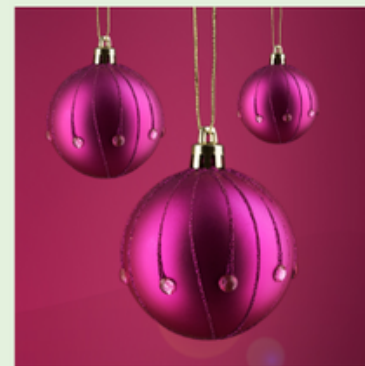

Simple Colour Combinations

Choose a simple combination of colours to best suit the tree you had in mind.

PINK